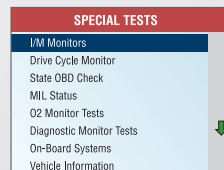

BOSCH
Invented for life