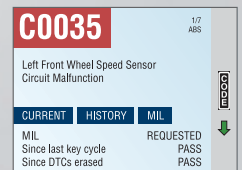

BOSCH
Invented for life